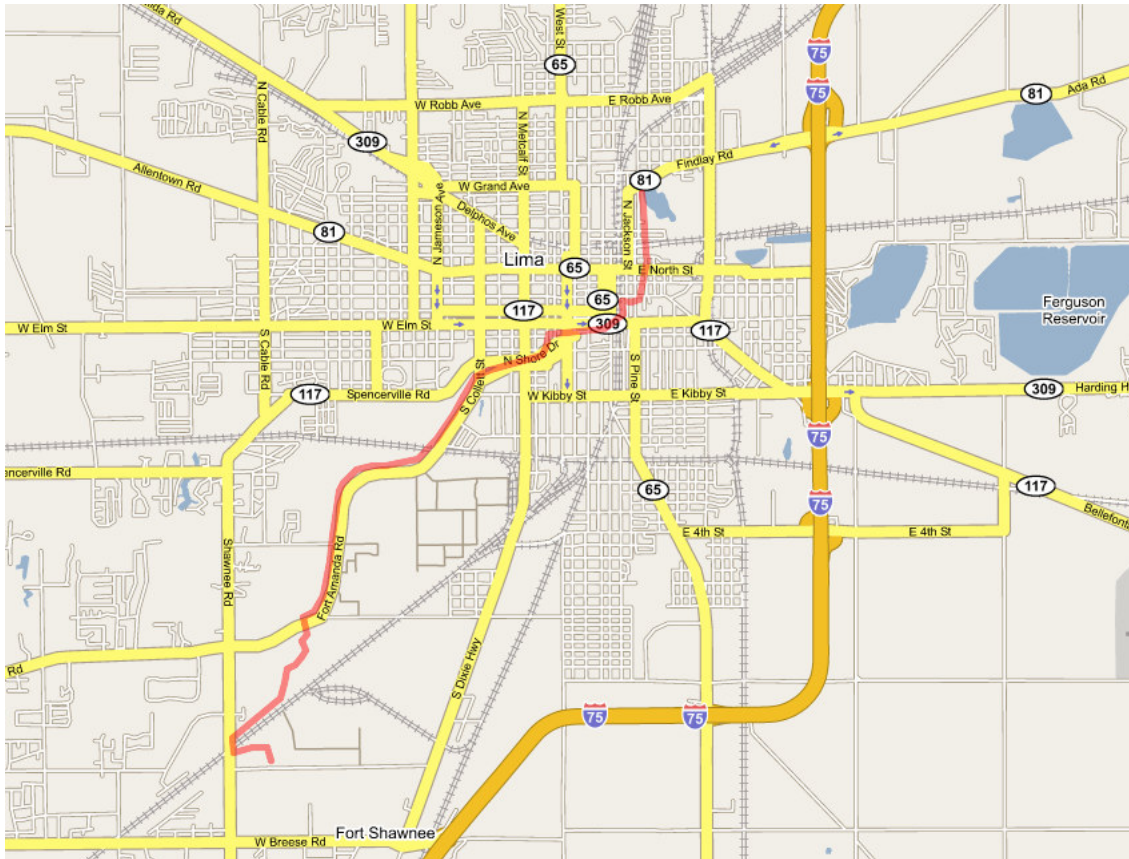

Lima Rotary Riverwalk

Approximately 12 – 15 miles

Meet at Heritage Park on Reed Road just off of Shawnee Road Lima

Travel the Riverwalk to Schoonover Park and back approx 11 miles

Wind through Farout Park for some additional miles